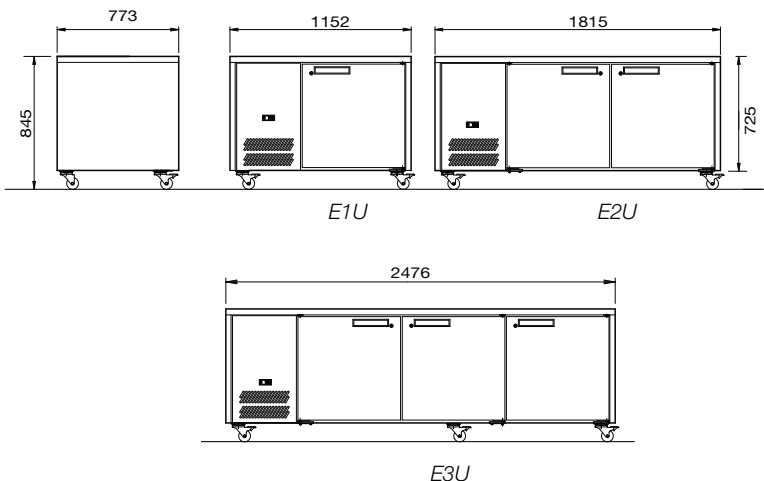

Emerald – 2/1 Gastronorm Under Counter Self Contained

Emerald

Foodservice Counters

Features:

- Designed for 43°C ambient environment
- Adjustable electronic controller with digital temperature display
- Coved internal liner
- Forced air refrigeration system contained in a removable cassette for easy servicing and maintenance
- Auto defrost
- Waste heat recovery vaporiser
- 100% CFC free polyurethane foam for greater insulation properties and added strength
- Accommodates 2/1 gastronorm pans on shelves or dedicated anti tilt tray slides
- Two adjustable plastic coated 2/1 Gn shelves and two pairs of shelf slides per door
- Easy to remove shelf support, drawers and complete runner system to make cleaning and maintenance simple
- Heavy duty swivel and brake castors
- Self closing doors with easy to clean handles
- Hermetique compressor
- Face-mounted hinges (plinth mount ready)
- Anti corrosive evaporator coil coating

MODEL	E1U	E2U	E3U
Capacity	310 litres	610 litres	900 litres
Finish: Stainless Steel interior and exterior*			
H – Refrigerator Solid Door +1°/+4° kg-unpacked / Amps-run / Wr-refrigeration Watts (nom.)	HE1U 120/3.8/350	HE2U 160/4.0/500	HE3U 210/4.8/650
BA – Blown Air Well Refrigerator +1°/+4° kg-unpacked / Amps-run / Wr-refrigeration Watts (nom.) Pans 100mm deep (included) Gn	HE1UBA 120/3.8/600 5X 1/3	HE2UBA 160/4.0/750 9 X 1/3	HE3UBA 210/4.8/980 12 X 1/3
L – Freezer Solid Door -18°/-22° kg-unpacked / Amps-run / Wr-refrigeration Watts (nom.)	LE1U 120/3.6/430	LE2U 160/4.8/610	N/A

*Refer notes page 21

Gas: Self-contained fridge R134a@-5C SST
 Self-contained freezer R404a@-30C SST
 Electrical lead length 1.5m min. 240V 50Hz
 Heat rejection self-contained units: Fridge 1.4xWr, Freezer 1.6xWr